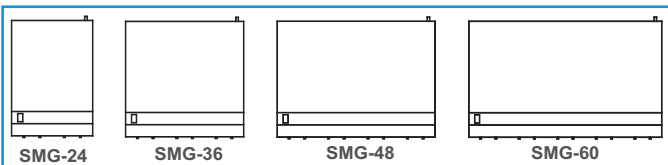

Stratus manual griddles ensures that heat is evenly distributed over the entire griddle surface, front to back and side to side. The recovery time is faster with the results enhancing overall productivity in your work space. Our griddles are engineered with advanced features for optimal performance. They maximize valuable kitchen space and satisfy the most demanding cleaning requirements while assuring low operating and maintenance costs. Every Stratus unit adds flexibility to the space in the cooking line-up offering a complete selection for chefs who want something special in gas cooking equipment.

Model: SMG-36

STANDARD FEATURES

- Stainless steel front, ledge and sides.
- Double side panels for better insulation.
- Stainless steel 3" landing ledge provides extra work space
- Separate gas control for each burner rated at 30,000 BTU/hr, located every 12" for even cooking on entire griddle surface.
- Polished 3/4" thick steel griddle plate with heavy gage stainless steel sides and back splashes.
- 3" wide stainless steel grease trough.
- Large capacity grease can.
- Set of (4) four 4"chrome plated adjustable appliance legs are optional.
- Available in 24", 36", 48", 60" and 72" wide models.
- One year parts and labor warranty.
- U.L. gas and U.L. sanitation certified design.