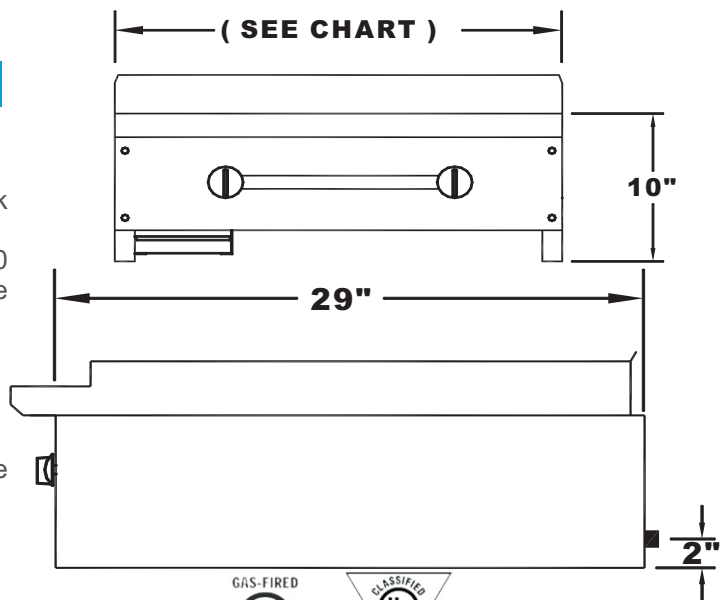

Model: SMG-36

STANDARD FEATURES

- Stainless steel front, ledge and sides.
- Double side panels for better insulation.
- Stainless steel 3" landing ledge provides extra work space
- Separate gas control for each burner rated at 30,000 BTU/hr, located every 12" for even cooking on entire griddle surface.
- Polished 3/4" thick steel griddle plate with heavy gage stainless steel sides and back splashes.
- 3" wide stainless steel grease trough.
- Large capacity grease can.
- Set of (4) four 4"chrome plated adjustable appliance legs are optional.
- Available in 24", 36", 48", 60" and 72" wide models.
- One year parts and labor warranty.
- U.L. gas and U.L. sanitation certified design.

Gas: 3/4" NPT rear gas connection, specify type of gas and altitude if over 2,000 feet.
 Pressure: 5" W.C. - Natural Gas
 10" W.C. - Propane Gas
 Note: Install the pressure regulator supplied with the appliance, at the inlet of the gas line.